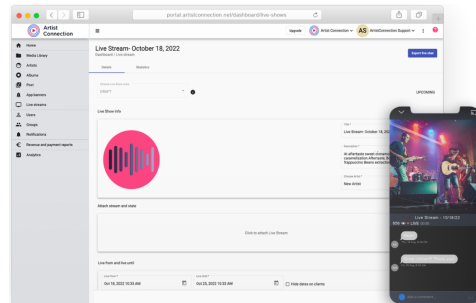

DOWNLOAD IMAGES [HERE](#)

Artist Connection Secure Streaming Platform Enables Artists to Stream and Approve Their Content in Immersive Surround Sound, From Anywhere

SONOMA COUNTY, CA (December 6, 2022) — [Artist Connection](#) high-performance streaming platform gives artists the ability to approve their content in the highest possible quality—including immersive surround sound—from anywhere in the world with an Internet connection. For the first time ever, artists can experience their content in surround sound via a streaming platform that is completely secure, allowing them to approve their music without going into the studio or other dedicated space.

“Now artists can mix and hear their tracks in full immersive sound without having to have a surround sound setup for playback. Artist Connection delivers consistent playback across platforms, with uncompressed support for immersive playback and approval,” says Jonathan Reichbach, founder of Artist Connection.

To use Artist Connection for artist approval, simply create a ‘Studio’ on the Artist Connection platform via its intuitive user interface. Then publish an album or a track and share it with the artist, label, or anyone that needs to sign off on the content. Artists can confidence-monitor their work and experience it exactly as a consumer would. Finally, anyone in the approval chain can make comments or give approvals of posted content directly in the app. The platform is completely secure, so distribution of the artist’s content is never compromised and stays protected during the approval process, unlike traditional distribution methods.